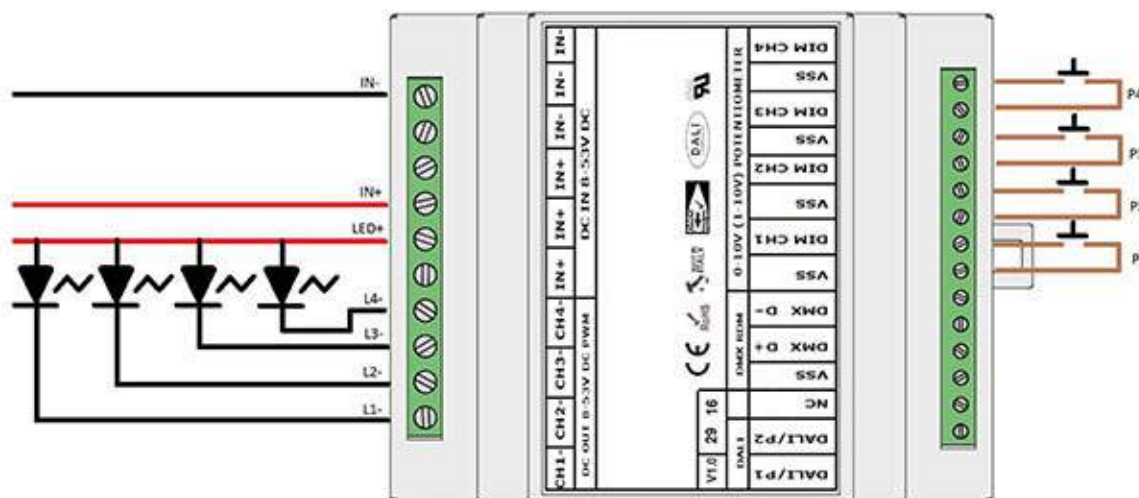

INGRESSO PUSH (NON ISOLATO) 4 CANALI INDIPENDENTI + BLUETOOTH

COLLEGAMENTO PULSANTI ML-EVO - FIGURA N. 8

In questa modalità è possibile controllare i 4 canali di uscita mediante la pressione di 4 tasti NO connessi come in figura 8.

Funzionamento interfaccia PUSH

Singolo Click (pressione rapida (<1sec))

- Accende o spegne l'output (ON/OFF).

Doppio Click (pressione rapida (<1sec))

- Imposta massima luminosità (output= 100%)

Long Press (pressione prolungata (>1sec))

- Se il dimmer è in stato di OFF, imposta l'output al valore di minimo (impostabile tramite interfaccia di programmazione, default= 1%)

- Se il dimmer è in stato di ON, la pressione prolungata permette la dimmerazione dell'output (salita/discesa).

In questa modalità, i parametri ricevuti dal bus DALI vengono inviati anche sul bus DMX512/RDM sui canali fissi 1-2-3-4:

PRIMO DEVICE DALI -> DMX512 ADDRESS 1

SECONDO DEVICE DALI -> DMX512 ADDRESS 2

TERZO DEVICE DALI -> DMX512 ADDRESS 3

QUARTO DEVICE DALI -> DMX512 ADDRESS 4